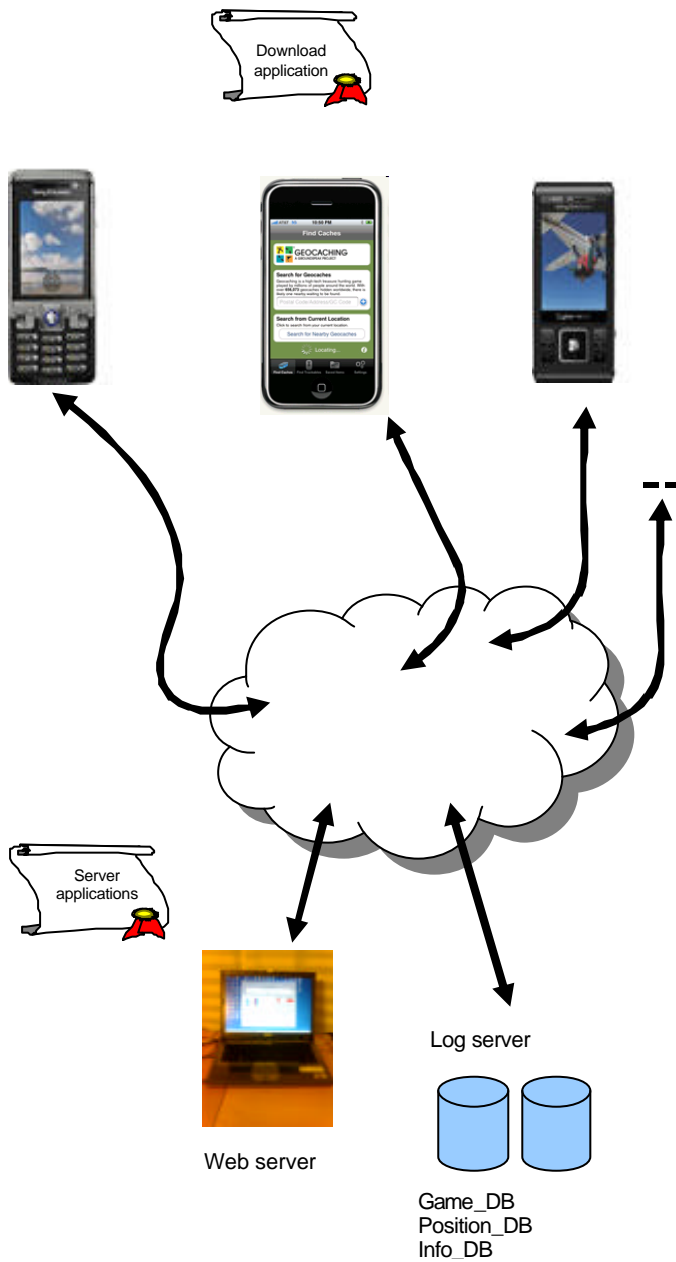

Vixualizer Sport and Game applications;

Trekking/cycling and running:

- Position of participants
- Calculation on speed, time and position
- Personal information

Soft-air and paint ball:

- Position of group members
- Distance and information
- Set-up of gaming environment

Golf:

- Position of players and maps
- Results and personal information
- Data gathering and handling

Features can be adapted according to customer requirements.

Key features:

- Keep track of your sports group or friends in the race
- View golf competitors positions and results in your mobile
- View & track the combat group in the soft-air/paintball game
- Track your dog during Elk season hunting
- View & track with GPS enabled mobile phones, PDA and PC's
- Fully wireless with easy set-up and access
- Support for proprietary devices

Supported devices:

- GPS and non GPS enabled phones
- Laptops and PC's
- PDA's
- Other mobile devices can be part of the network depending on capabilities

Download application:

- Sports and Games application for the mobile device configured for;
 - Golf features
 - Trekking tours
 - Soft-air tournaments